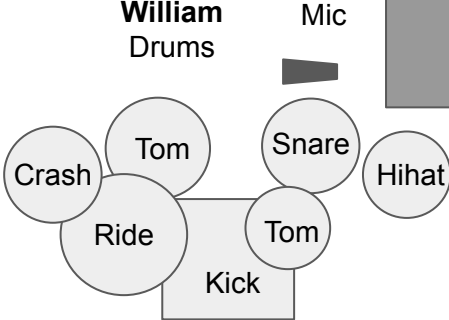

Petseleh (Band)

Guitar Amp (Philippe)

Philippe
Lead Guitar

Synth

Lead guitar Wedge

Guitar Amp (Mathieu)

Mathieu
Vocals, electric guitar,
acoustic guitar

Singer Wedge

William
Drums

Choir Mic

Drums Wedge

Rodolphe
Electric bass

Bass Amp

Bass Wedge

Lead vocal Mic

Technical rider Petselah (Band)

Lignes

- | | | |
|-----|---------------------------------|---------------|
| 1. | Lead vocals Mathieu | SM58 |
| 2. | Acoustic guitar Mathieu | DI |
| 3. | Electric guitar amp Mathieu | E906 / SM57 |
| 4. | Amp guitare électrique Philippe | E906 / SM57 |
| 5. | Amp electric bass Rodolphe | DI / E602 |
| 6. | Kick | E602 / Beta52 |
| 7. | Snare | i5 / SM57 |
| 8. | Tom 1 (susp) | E904 / SM57 |
| 9. | Tom 2 (floor) | E904 / SM57 |
| 10. | Choir William (drums) | SM58 |
| 11. | Synth Philippe line out left | DI |
| 12. | Synth Philippe line out right | DI |

Band's hardware

- Guitar amp Vox AC30
- Guitar amp Peavey Delta Blues 115
- Bass amp Fender Rumble 100
- Synth Arturia Microfreak
- Drums Mapex Mars Maple :
- Grosse caisse 18", caisse claire 14", toms 10"+14"
- Hi-hats 14", crash 20", ride 22"